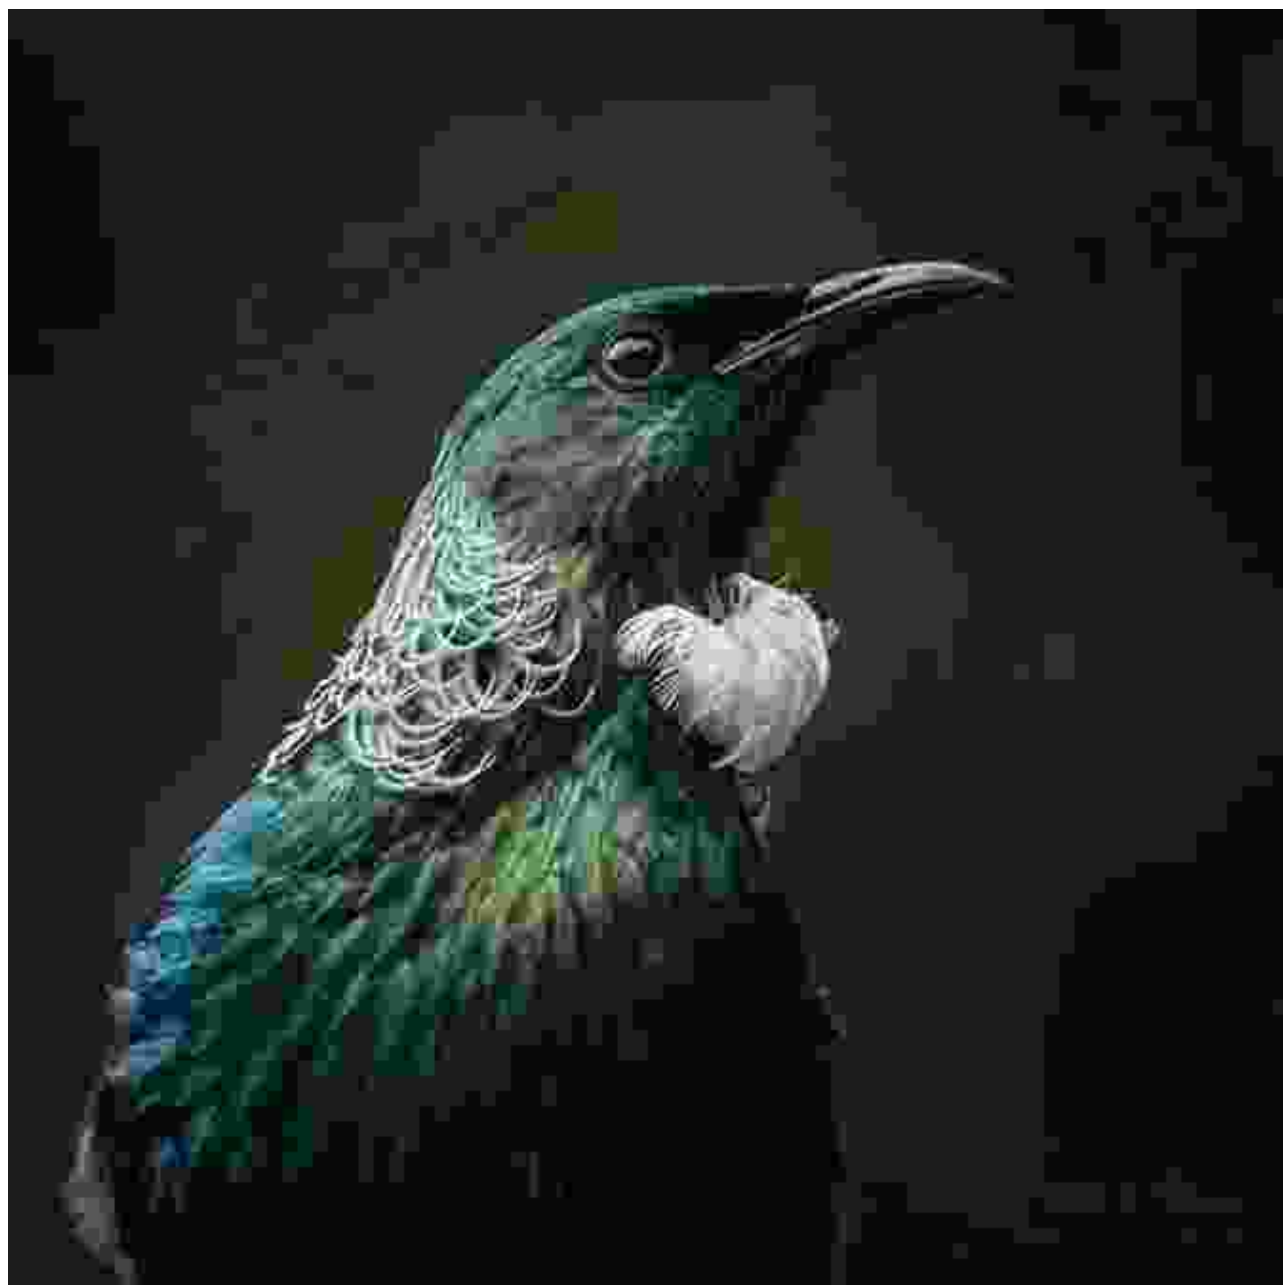

From Native Birds to Majestic Whales

Aotearoa is a sanctuary for abundant wildlife. Witness the iridescent plumage of the Tui bird as it flits amidst the native flora. Observe the playful frolics of bottlenose dolphins along the coast. Feel the awe-inspiring presence of majestic whales breaching the waters of the vast Pacific Ocean.